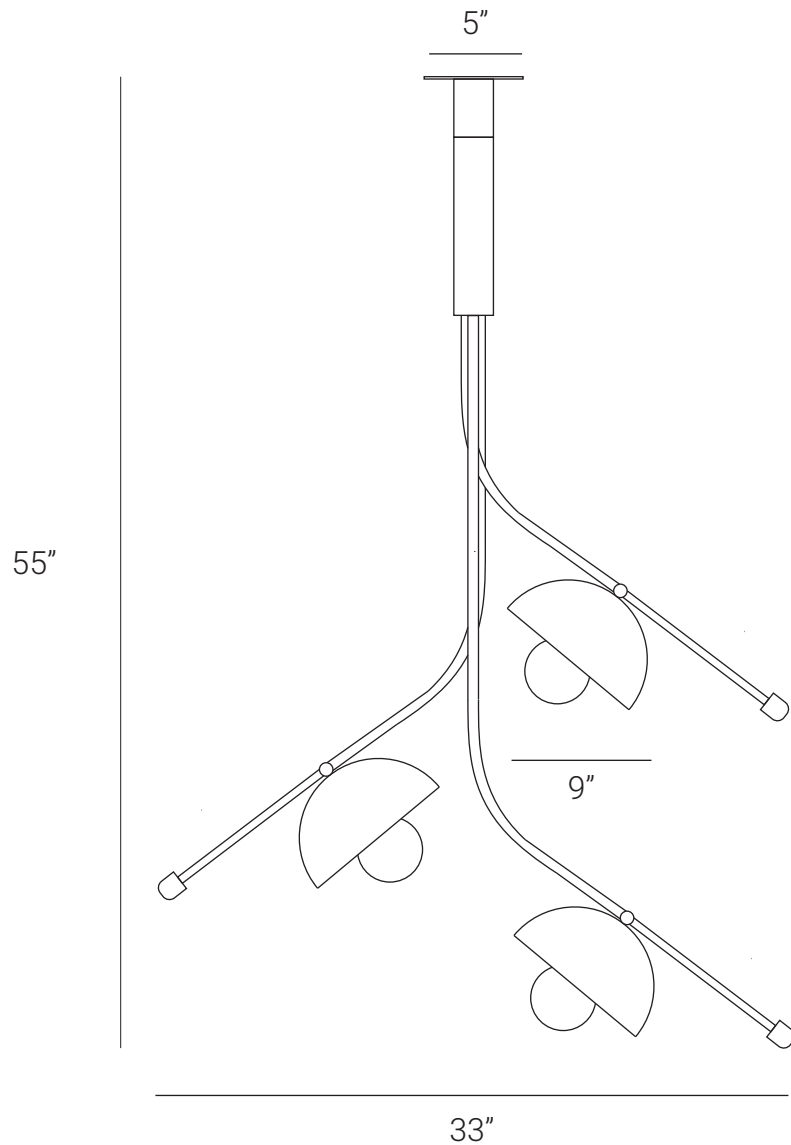

LAMP SHAPER

WING (Pendant Three)

The Wing series is a timeless and playful experimentation. The series is composed of geometric forms. The Wing series stands out for its elegance and contemporary touch. Built on the principles of design, these are arrangements of linear arms, geometric light sources, reflective surfaces and balancing weights. The piece's arms rotate freely and delicately, creating an ever-changing light pattern unique to the space they occupy. The Wing series comprises Pendants, Wall Sconce, Desk Lamp and Floor Lamp.

HANDMADE IN INDIA

WWW.LAMPSHAPER.COM

INFO@LAMPSHAPER.COM

LAMP SHAPER

PRODUCT SPECIFICATION

Series: WING

Product: PENDANT THREE

Design: 2022

Product Code: LSWP3

Product Weight: 5KG

Dimension: H-55", W-33", D-33"

Bulb Illumination: SOCKET BASE-E27,
(5)W LED, COLOR TEMPERATURE, (3000)
KELVIN, VOLTAGE (220-240), CE APPROVED

DIMMABLE : NO

Material: BRASS

Finishes: BRUSHED BRASS, RAW BRASS, AGED
BRASS, BURNT BRASS

Lead Time Approx: 5-6 WEEKS

FINISHED & ASSEMBLED BY HAND

ALL PIECES MADE TO ORDER

CUSTOMIZATION AVAILABLE

50% DEPOSIT IT REQUIRED

DUE BALANCE PRIOR TO SHIPPING